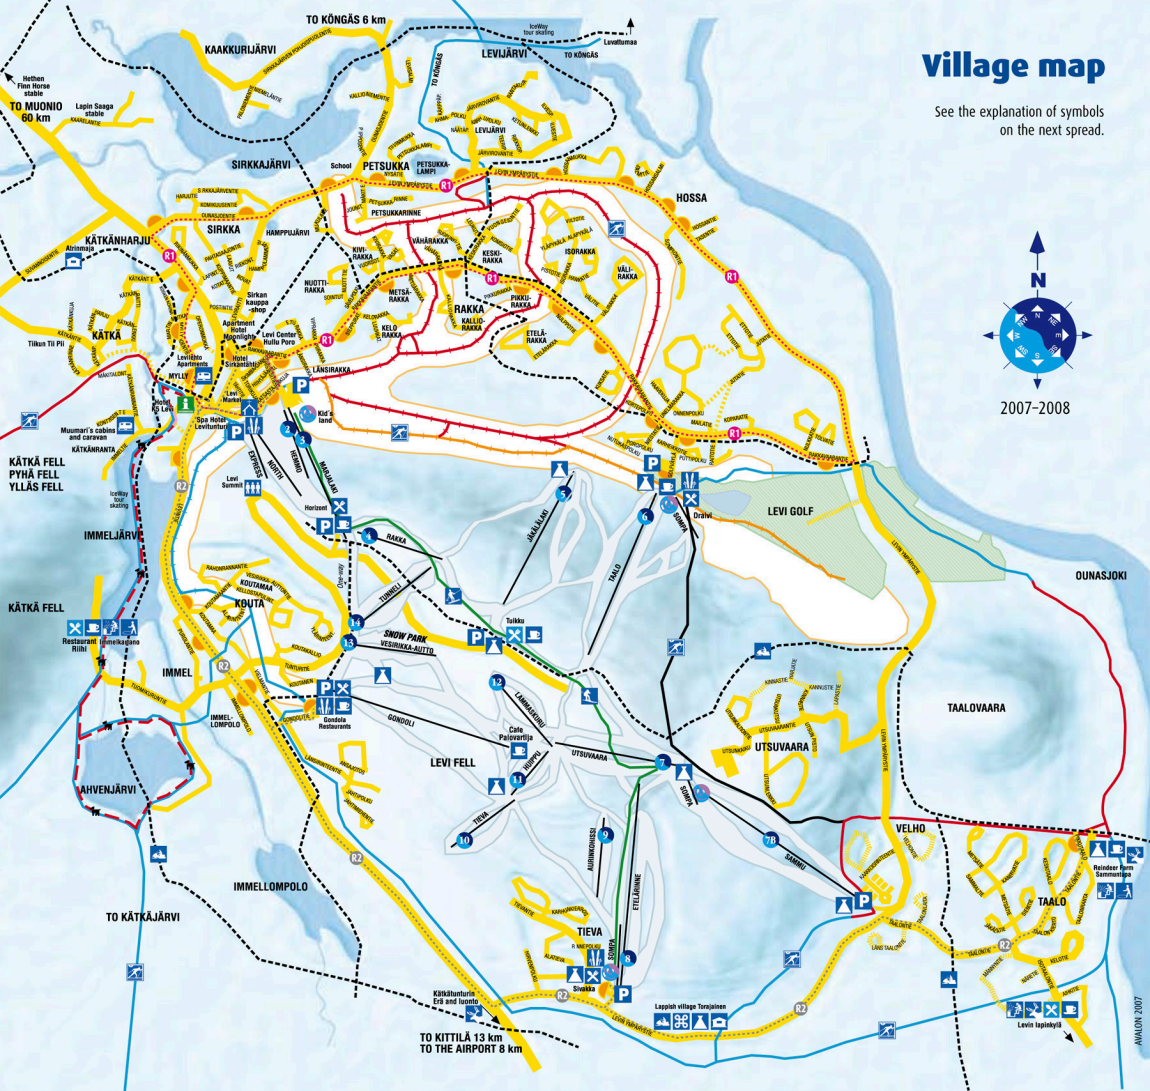

# Village map

See the explanation of symbols on the next spread.

2007-2008

## SKI LIFTS

	Length meters	Height meters
2	Hemmo	506 128
3	Marjalaki	889 159
4	Rakka	461 66
5	Jäkälälaki	1040 245
6	Taalo	1271 290
7	Utsuvaara	799 160
7B	Sammu	1297 171
8	Etelärinne	1636 233
9	Aurinko	964 195
10	Tieva	633 140
11	Huippu	473 133
12	Lammaskuru	454 88
13	Vesirikka-aitto	558 132
14	Tunneli	647 162

## FREE CHILDREN'S SKI LIFTS

- Taalo stick lift
- South piste stick lift
- Kid's Land stick lifts
- Kid's Land rope lifts
- South piste rope lifts
- Utsu stick lift

## SYMBOLS

- |  |                          |  |                            |
|--|--------------------------|--|----------------------------|
|  | Illuminated skiing track |  | Accommodation              |
|  | Easy track               |  | Restaurants                |
|  | Medium-hard track        |  | Restaurant by appointment  |
|  | Difficult track          |  | Cafe                       |
|  | First snow track         |  | Lappish tee pee            |
|  | Dog track                |  | Congress and nature centre |
|  | Transition route         |  | Caravan area               |
|  | Snowmobiling route       |  | Parking                    |
|  | Golf (summer)            |  | Ski rental                 |
|  | Ski bus route            |  | Sauna                      |
|  | Light traffic way        |  | Hole in the ice            |
|  | Ski bus stop             |  | Reindeer farm              |